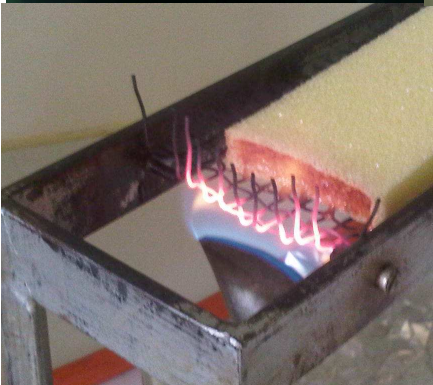

What's New @ Eupen Foam...

- *New Laboratory in Eupen*
- *REMINDER: new delivery System for ES, ASH, PM, HR38 & HR40*
- *Carnival Holiday*
- *New building and facilities for the bloc handling*

***"Eupen Foam
Products, more than
just Foam"***