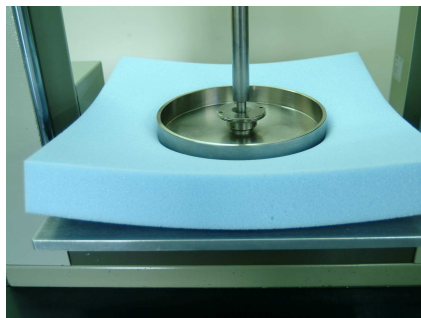

What's New @ Eupen Foam...

- *New Laboratory in Eupen*
- *REMINDER: new delivery System for ES, ASH, PM, HR38 & HR40*
- *Carnival Holiday*
- *New building and facilities for the bloc handling*

***"Eupen Foam
Products, more than
just Foam"***